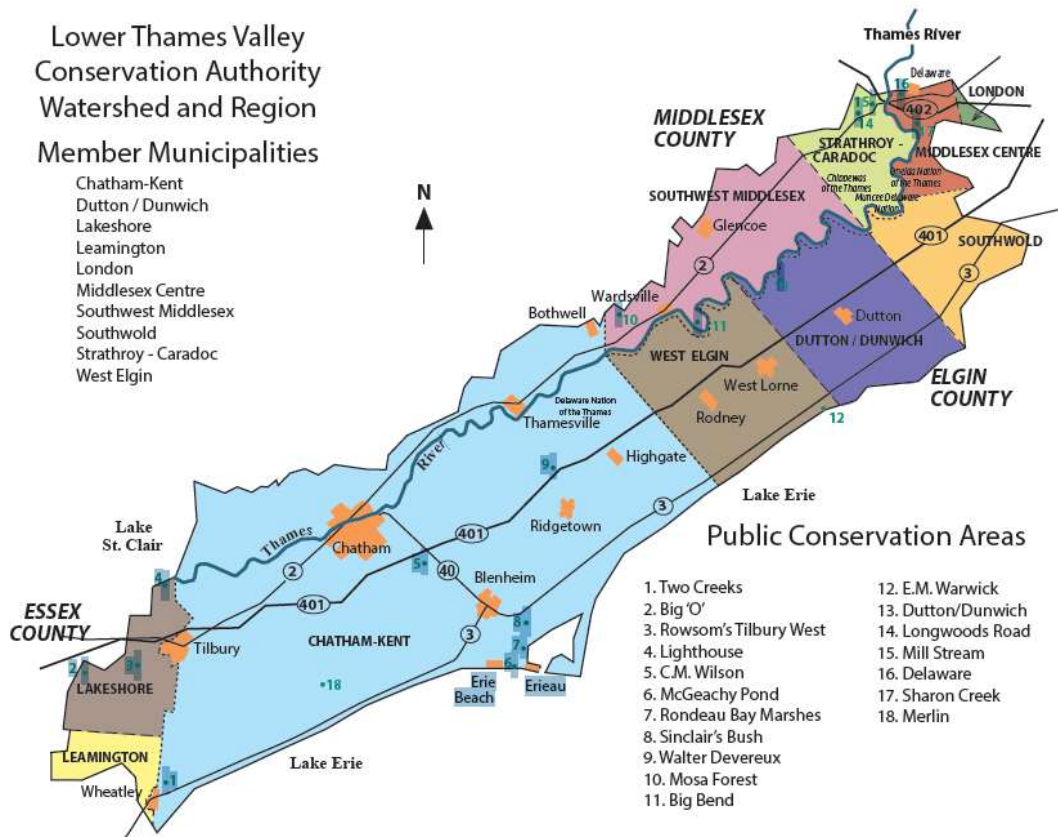

## We Sell Native Trees and Shrubs!

If you have property *within the Lower Thames watershed* and want to plant windbreaks, wildlife corridors, woodlots, living snow fences, or simply enhance your yard, keep us in mind for 2018!

- produced for educational purposes only -

*Eastern White-Cedar – Thuja occidentalis*

Ontario Ministry of Natural Resources and Forestry

Dan Brinkman

Dan Brinkman

*White Pine – Pinus strobus*

Daniel Tigner, Canadian Forest Tree Essences