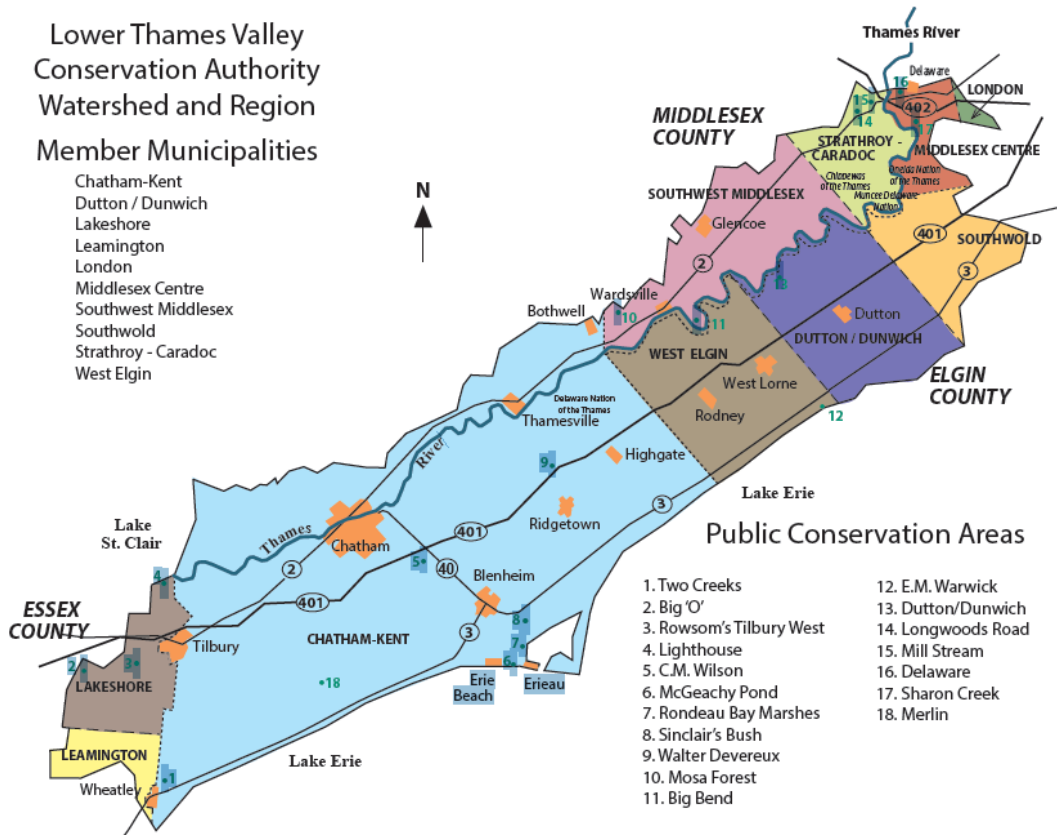

We Sell Native Trees and Shrubs!

If you have property *within the Lower Thames watershed* and want to plant windbreaks, wildlife corridors, woodlots, living snow fences, or simply enhance your yard, **Contact Us!**

Watch for the new price list on our website (www.ltca.ca) and on our facebook page. The deadline to place an order will be March 15th - don't miss out, order early!

- produced for educational purposes only -